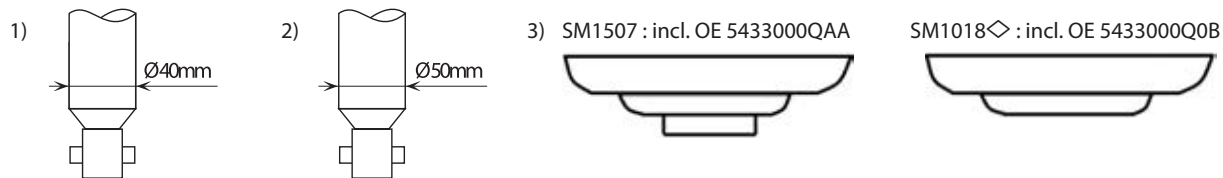

MODEL FAHRZEUG MODELE	YEAR JAHR ANNEE	FRONT/VORNE/AVANT				REAR/HINTEN/ARRIERE			
		PREMIUM Twin-tube Oil	EXCEL-G Twin-tube Gas	GAS-A-JUST Mono-tube Gas		PREMIUM Twin-tube Oil	EXCEL-G Twin-tube Gas	GAS-A-JUST Mono-tube Gas	

Nissan Commercial (J)

Homer, Cabstar

2.0	(F 23)	7.92 -	444054				444140		
							O.E. = 56210-22T00		
2.5 Diesel Exc. Low flat	(F 23)	7.92 -	444054				444140		
							O.E. = 56210-22T00		
2.5 Diesel Low flat	(F 23)	7.92 -	444054				444026		
							O.E. = 56210-T6202		
2.5 TDCi (81 kW)	(F 24M)	9.06 -	444322				443466		
2.5 TDCi (96 kW)	(F 24M)	9.06 -	444322				443467		

Interstar

	9.02 -		344306					344307	
	9.02 -		344306					344307	

Kubistar

	(X76)	8.03 -	633848	333848					551810¹⁾	
							913237 MB1504 SM1507³⁾ SM1018³⁾◇			
	(X76)	8.03 -	633848	333848					551811²⁾	
							913237 MB1504 SM1507³⁾ SM1018³⁾◇			
	(X76)	8.03 -							551811²⁾	
							O.E. = 5430200QAD			
							MB1504 SM1507³⁾ SM1018³⁾◇			

NV200

	2.10 -									
							MB1509			

NV400

	11.11 -		335835					345702	
							SM1019◇