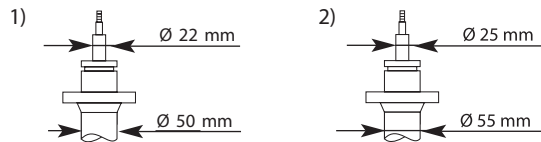

MODEL FAHRZEUG MODELE	YEAR JAHR ANNEE	FRONT/VORNE/AVANT			REAR/HINTEN/ARRIERE		
		PREMIUM Twin-tube Oil	EXCEL-G Twin-tube Gas	GAS-A-JUST Mono-tube Gas	PREMIUM Twin-tube Oil	EXCEL-G Twin-tube Gas	GAS-A-JUST Mono-tube Gas

Volkswagen Commercial (D)

Caddy Life, Caddy Maxi Life

Caddy Life (2WD) ALL Exc. H/D, 1.6 BiFuel, 2.0 Ecofuel	(2K)	3.04 -		334834¹⁾ 335808²⁾		344457	
			910177	SM1714			
Caddy Life (2WD) ALL ⊕ H/D, 1.6 BiFuel, 2.0 Ecofuel	(2K)	3.04 -		334834¹⁾ 335808²⁾		344458	
			910177	SM1714			
Caddy Life, Caddy Maxi Life (2WD) 2.0 EcoFuel	(2K)	4.06 -					
			910177	SM1714			
Caddy Life (4WD) ALL Caddy Life Maxi (4WD) ALL Exc. H/D,	(2K)	5.08 -		335808²⁾		349201	
			910177	SM1714			
Caddy Life Maxi (2WD) ALL Incl. H/D Exc. 1.6 BiFuel, 2.0 EcoFuel	(2K)	09 -		335808²⁾		349227	
			910177	SM1714			

Caddy, Caddy Maxi

Caddy (2WD) ALL ⊕ H/D, 1.6 BiFuel, 2.0 Ecofuel	(2K)	2.04 -		334834¹⁾ 335808²⁾		344458	
			910177	SM1714			
Caddy (4WD) ALL Caddy Maxi (4WD) ALL Exc. H/D,	(2K)	11.08 -		335808²⁾		349201	
			910177	SM1714			
Caddy Maxi (2WD) ALL Incl. H/D sus. Exc. 1.6 BiFuel, 2.0 EcoFuel	(2K)	8.10 -		335808²⁾		349227	
			910177	SM1714